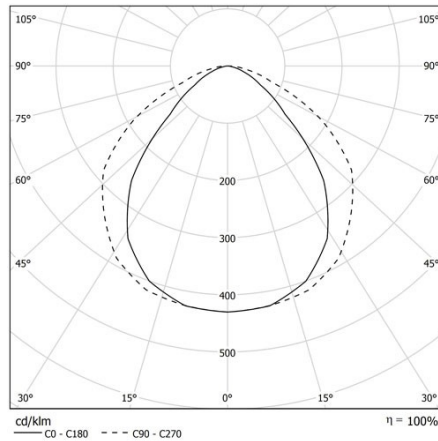

## ARKEON HIGH EFFICIENCY CLD

Direct emission with CLD technology diffuser. UGR<16

CODE		FLUX	SIZE	CERTIFICATIONS
46DR24CLDK4	24W 4000K	2422lm	1408mm	    

### Optic

Direct emission with CLD technology diffuser (collimated diffuser UGR<16).