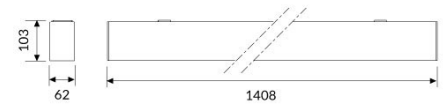

## ARKEON HIGH EFFICIENCY CLD

Direct emission with CLD technology diffuser. UGR<16

CODE		FLUX	SIZE	CERTIFICATIONS
46DR24CLDK4	24W 4000K	2422lm	1408mm	    